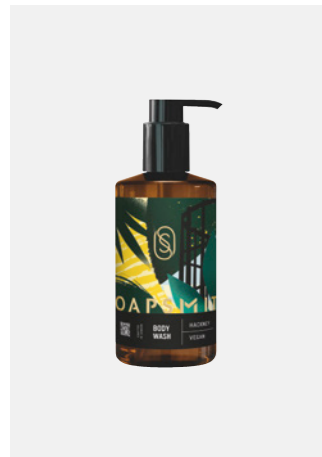

SHOWER GEL

Pumpspender Cannes
Inhalt: 300 ml
VPE: 12 Stk

Dispenser a pompa Cannes
Contenuto: 300 ml
12 pz per cartone

SOP300CNSHG